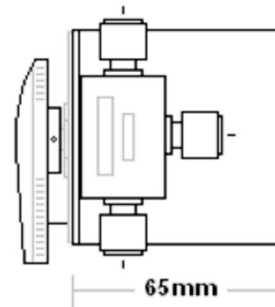

Note:
Recommended
Strut Channel
Mounting

Flowmeter Option
Set - Point • •

DELTA INSTRUMENT LLC Northvale, NJ 07647.	
Job:	Rev: 0
ZKM Remote Mount 3-Way Valve	
ZKM-DS-026	Date: 9/01/10