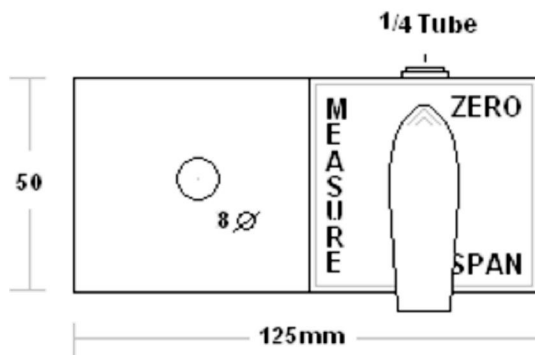

Note:
Recommended
Strut Channel
Mounting

Flowmeter Option
Set - Point • •

DELTA INSTRUMENT LLC Northvale, NJ 07647.	
Job:	Rev: 0
ZKM Remote Mount 3-Way Valve	
ZKM-DS-026	Date: 9/01/10